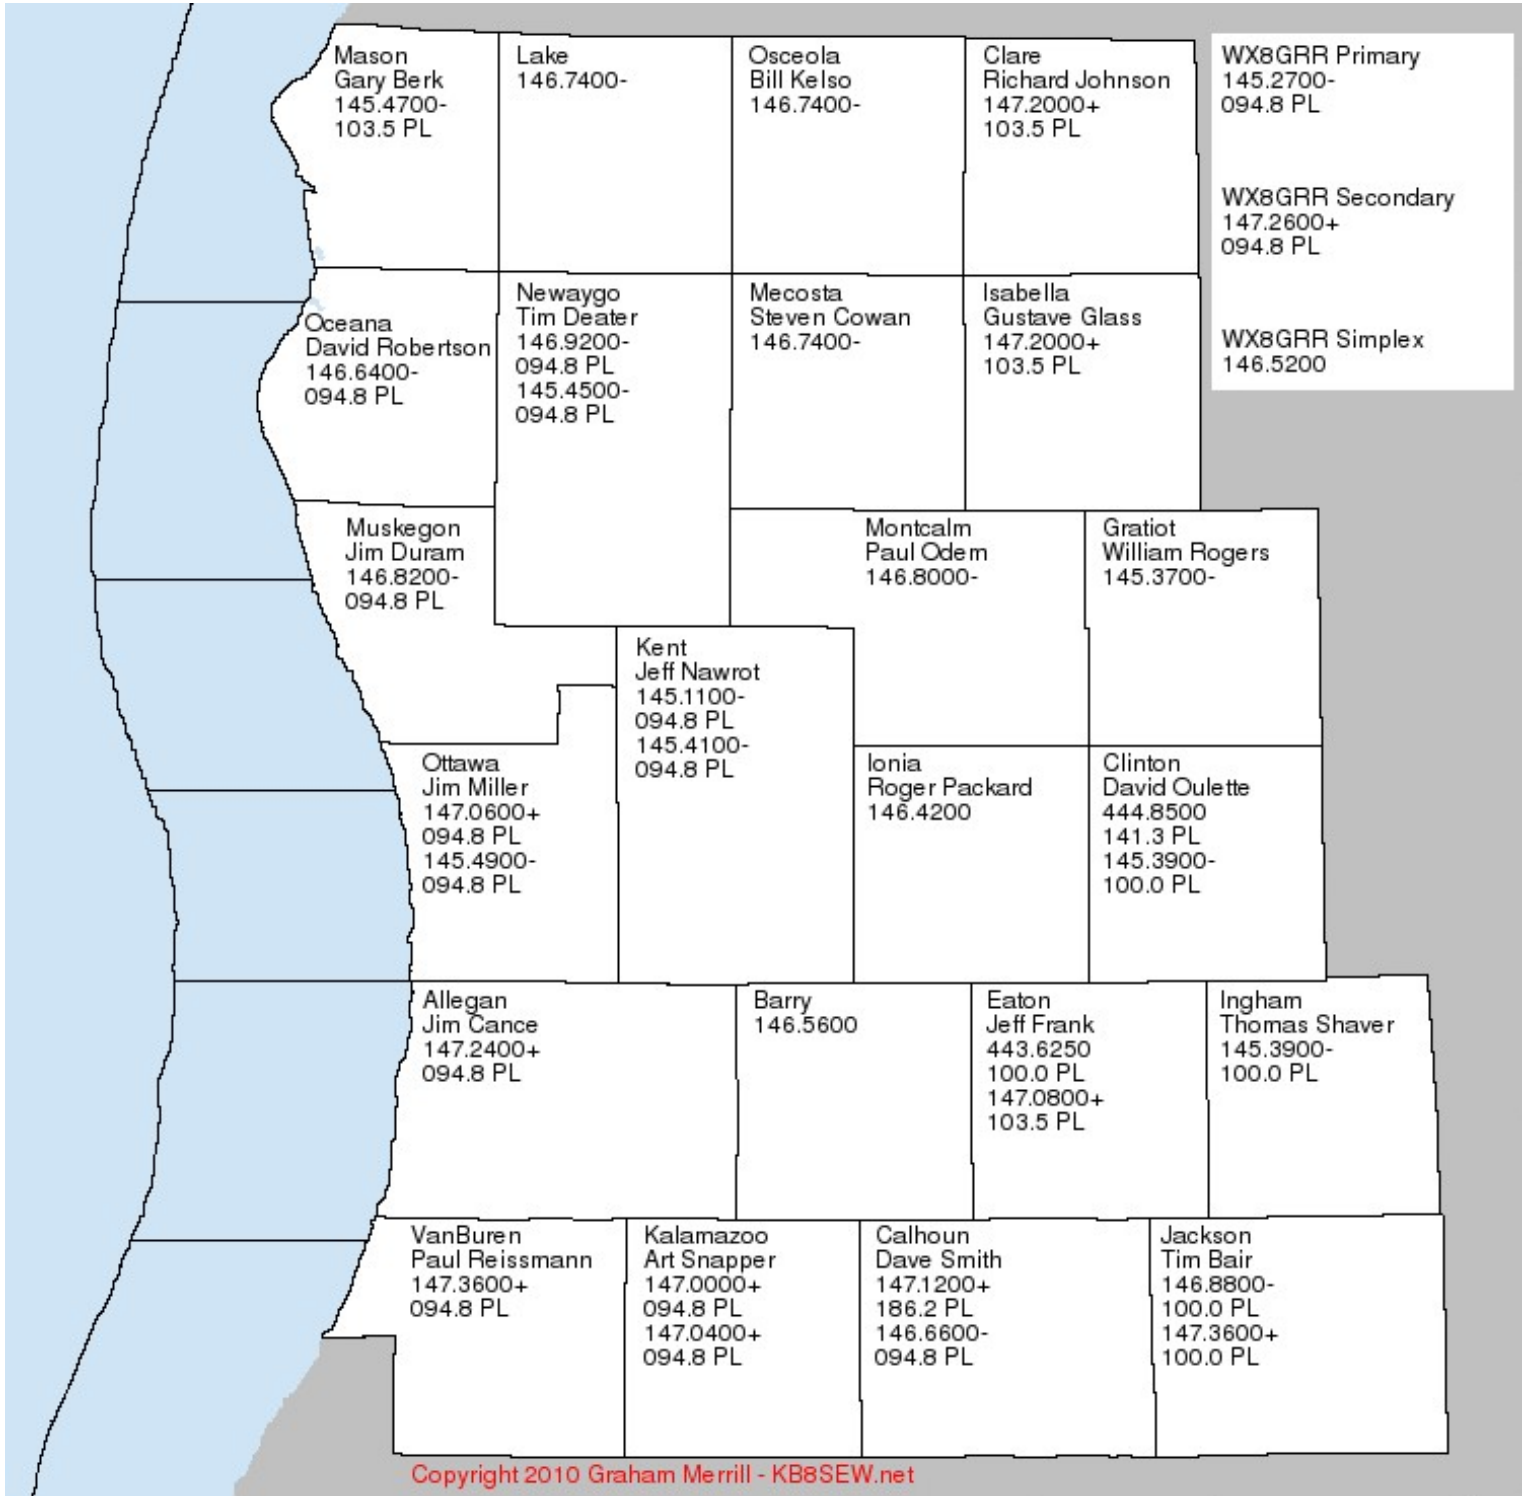

GRR/NWS Skywarn Frequency Map

Copyright © 2010 [Graham Merrill - KB8SEW](http://www.kb8sew.net)

This page was served on Friday, September 03rd, 2010 @ 16:18:10 (EDST)

It took 0.125 second(s) to gather the data and create the HTML code for this page.

<http://www.kb8sew.net>

[Site Map](#)